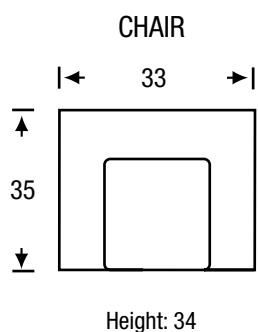

Legacy
LEATHER

Martin

Chair Collection

Furniture design in the light of innovation

Martin

Seat Depth	20
Seat Height	19
Arm Height	24

Distressed Leg Finish is standard
All measurements are approximate, sizes may vary