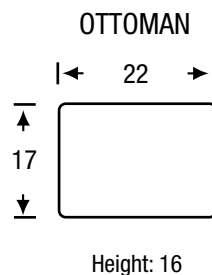

Legacy
LEATHER

Martin

Chair Collection

Furniture design in the light of innovation

Martin

Seat Depth	20
Seat Height	19
Arm Height	24

Distressed Leg Finish is standard
All measurements are approximate, sizes may vary